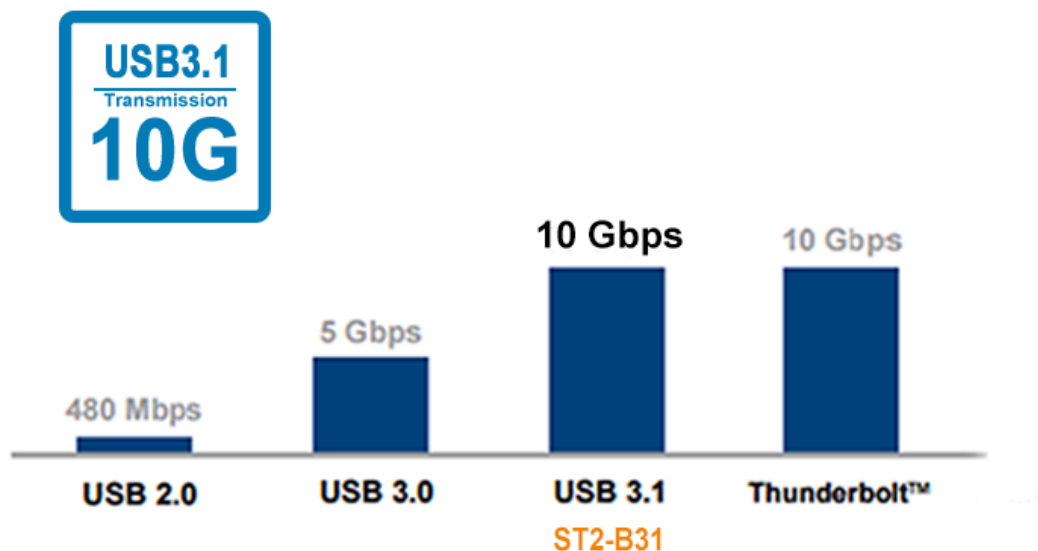

USB 3.1 Gen 2 brings you an extreme high data transfer speed

The ST2-B31 is equipped with BIG/ JBOD/ RAID 0/ RAID 1 storage mode, which means users can attain up to 10Gbps speed with the ST2-B31's USB 3.1 transmission interface. Whether it is used for search and editing photo galleries, or for Macbook Pro (USB-C) video editing and synthesis, it promises smooth and easy operation.